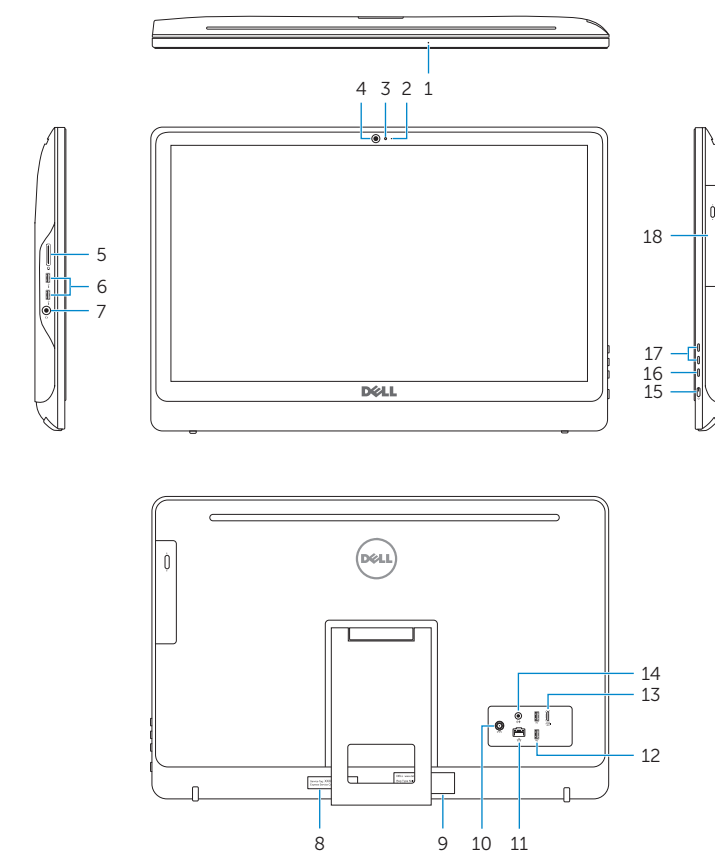

1. Microphone (on computers with touchscreen display only)
2. Microphone (on computers with non-touchscreen display only)
3. Camera-status light
4. Camera
5. Media-card reader
6. USB 3.0 ports (2)
7. Headset port
8. Service Tag label
9. Regulatory label

10. Power-adaptor port
11. Network port
12. USB 2.0 ports (2)
13. HDMI-out port (Inspiron 24-3455 only)
14. Audio-out port
15. Power button
16. Screen-off button
17. Brightness control buttons (2)
18. Optical drive (optional)